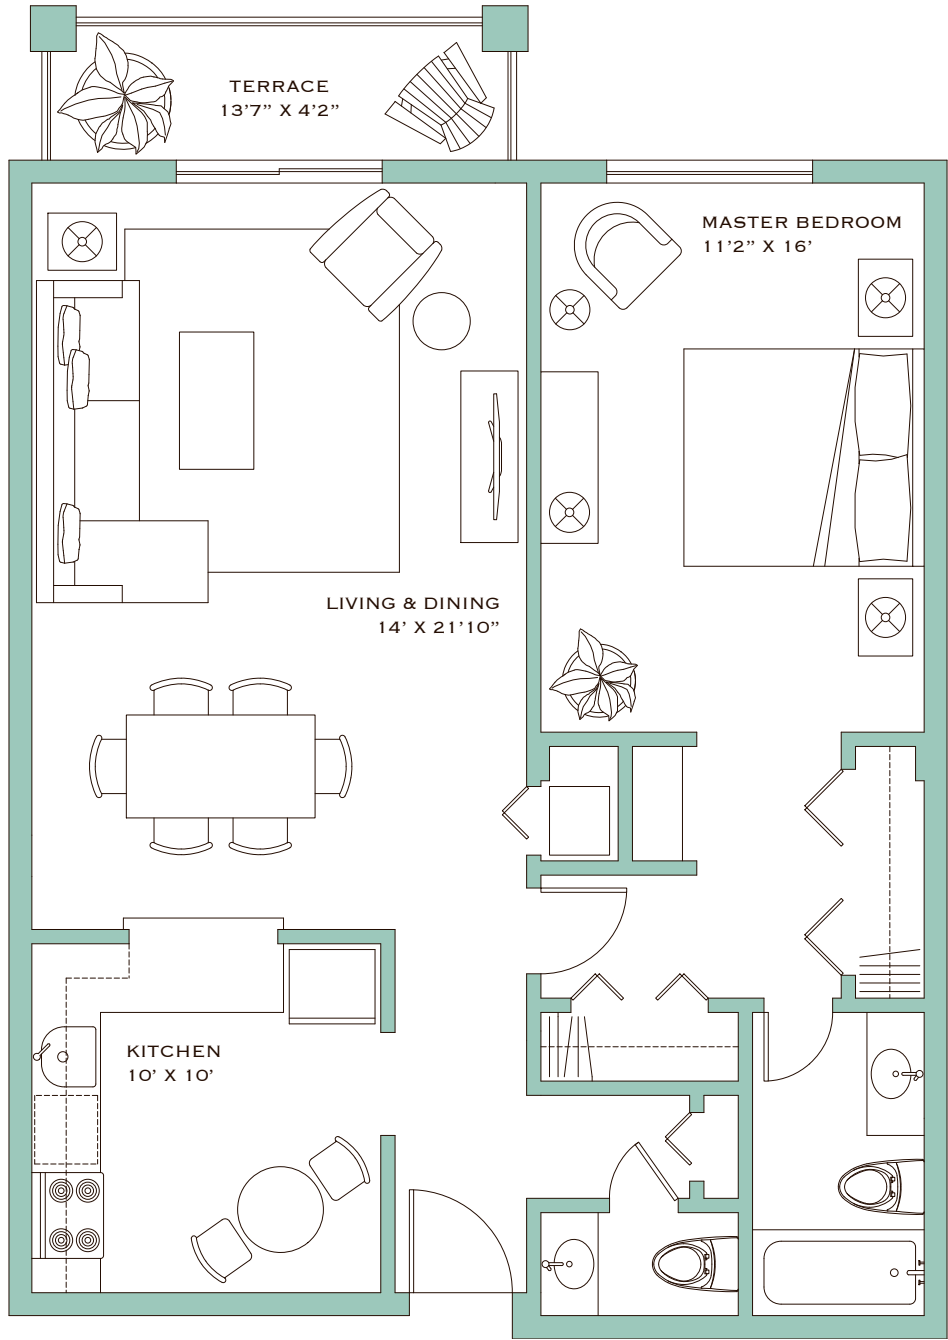

BEACH PLACE

THE SANDS | 892 SQUARE FEET | 1 BEDROOM | 1½ BATH

17101 NORTH BAY ROAD SUNNY ISLES BEACH, FLORIDA 33160 | BEACHPLACESUNNYISLES.COM | P) 305.945.1050 | F) 305.945.3677

NOTE: ALL DIMENSIONS ARE APPROXIMATE AND SUBJECT TO STRUCTURAL & ARCHITECTURAL REVISIONS. PLANS ARE NOT TO SCALE AND MAY HAVE SLIGHT VARIATION.