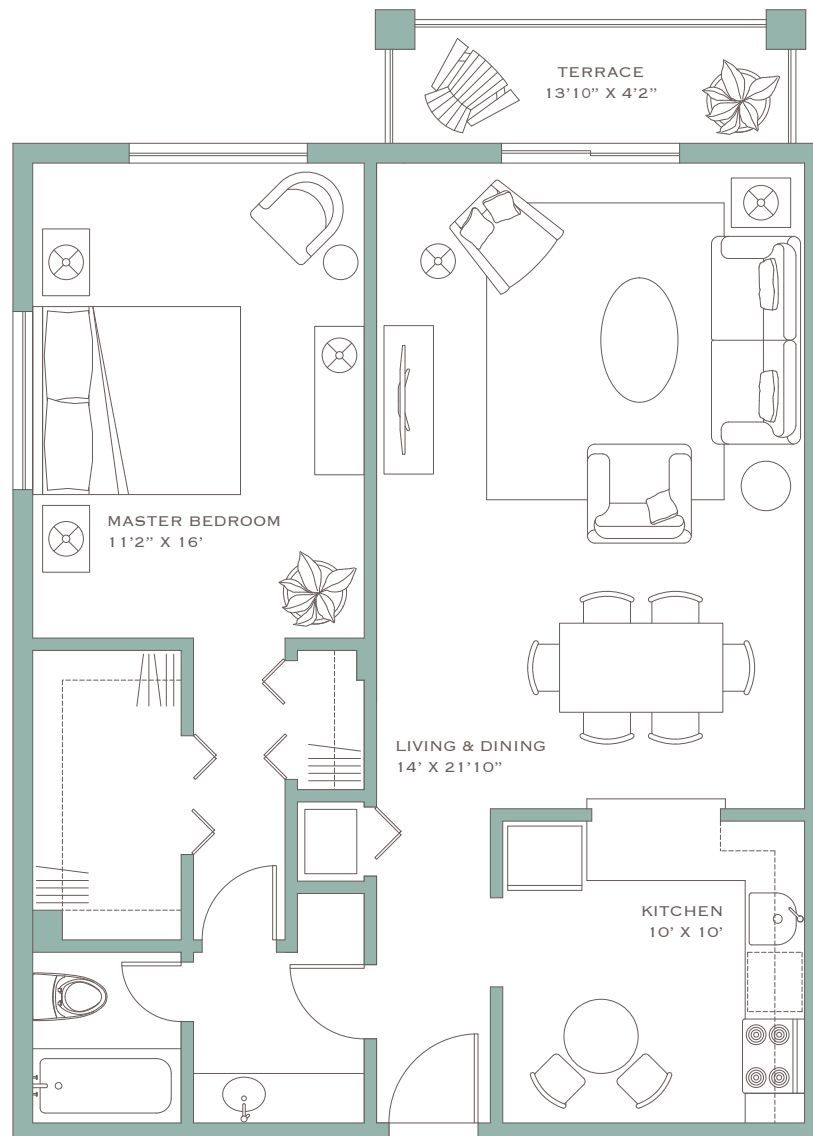

DUNES

1 BED / 1 BATH

820
SQ. FT.

17101 N Bay Rd | Sunny Isles Beach, FL 33160

305-422-9568 | www.beachplacesunnyisles.com

All dimensions and square footages are approximate