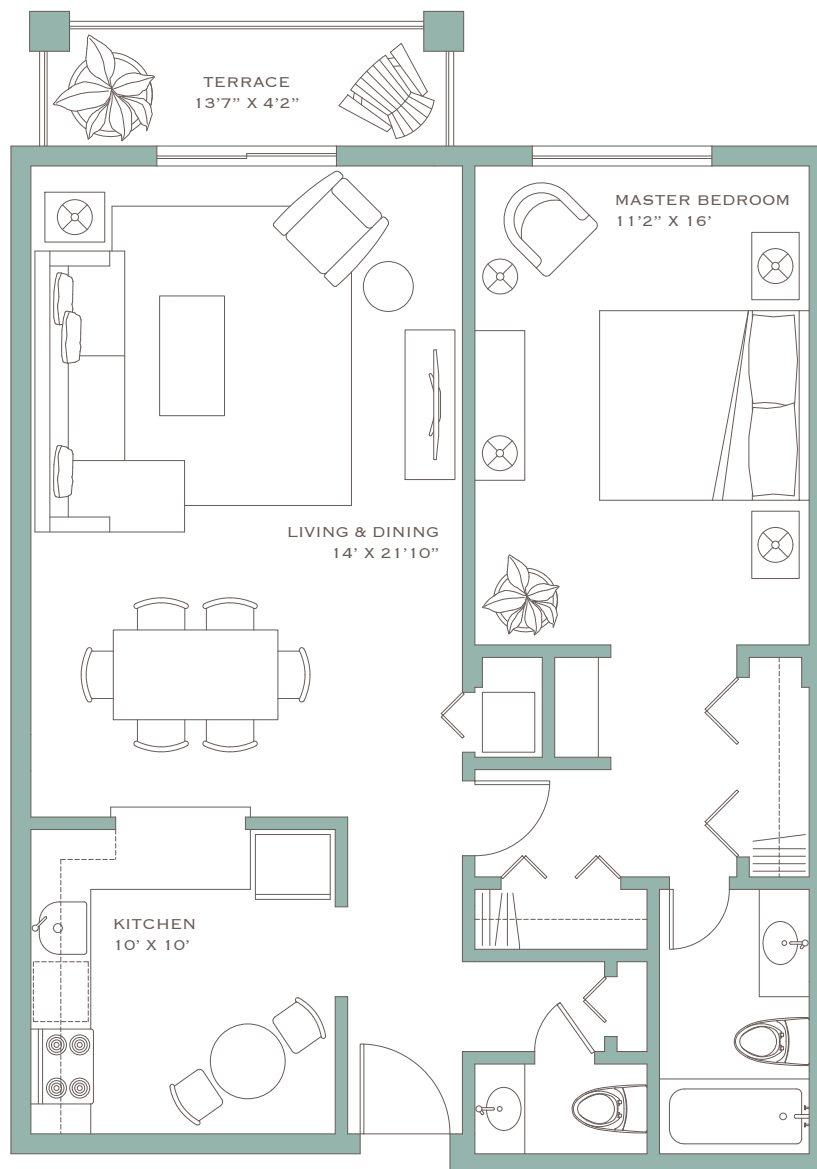

SANDS

1 BED / 1.5 BATH

840
SQ. FT.

17101 N Bay Rd | Sunny Isles Beach, FL 33160

305-422-9568 | www.beachplacesunnyisles.com

All dimensions and square footages are approximate