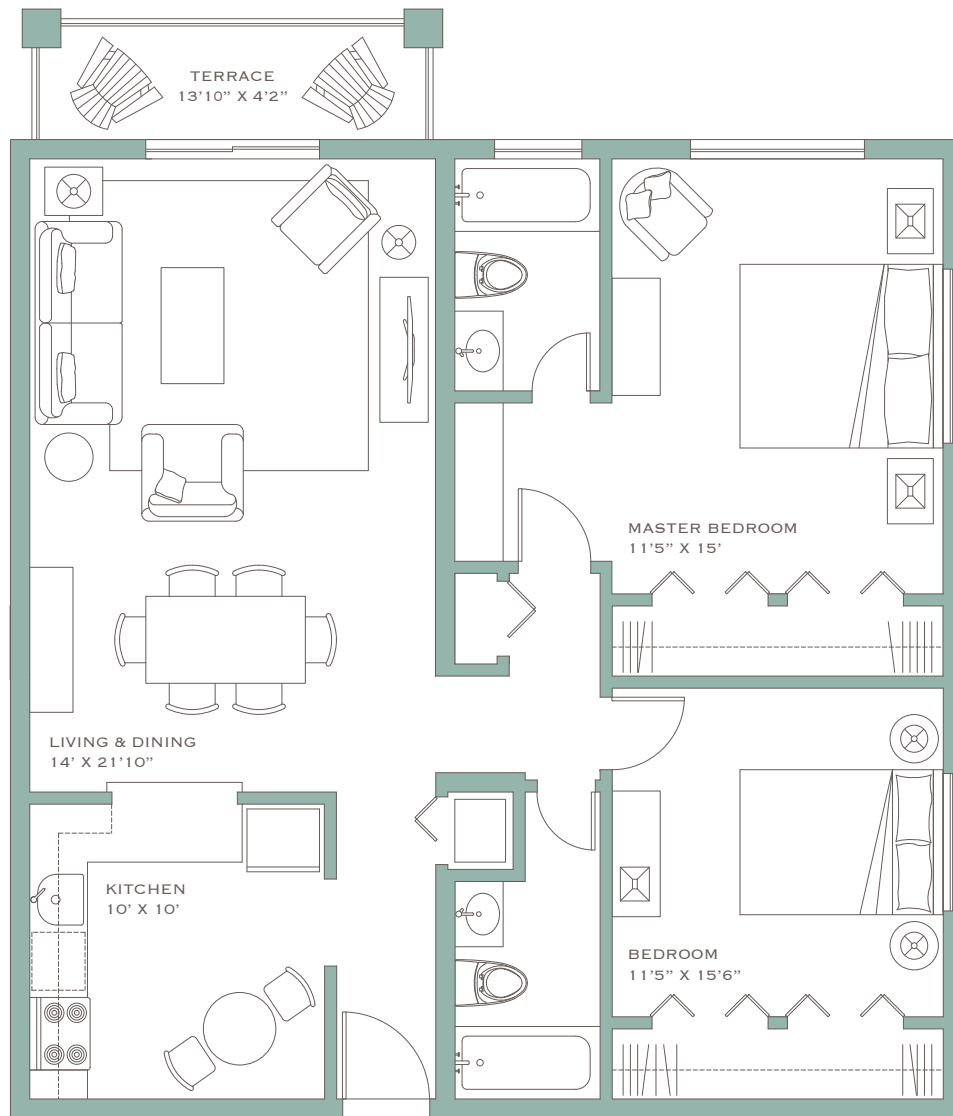

SUNRISE

2 BED / 2 BATH

1010
SQ. FT.

17101 N Bay Rd | Sunny Isles Beach, FL 33160

305-422-9568 | www.beachplacesunnyisles.com

All dimensions and square footages are approximate