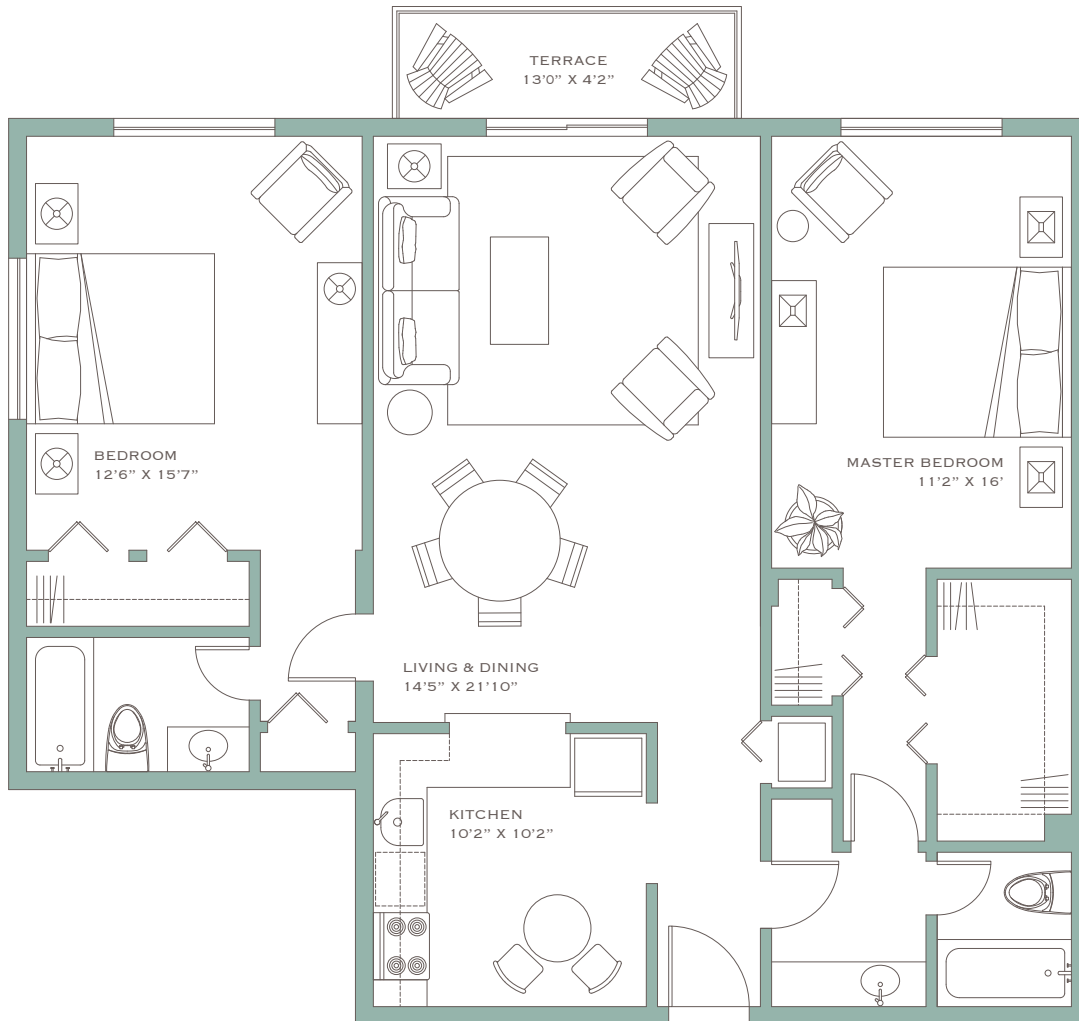

TIDES

2 BED / 2 BATH

1130

SQ. FT.

17101 N Bay Rd | Sunny Isles Beach, FL 33160

305-422-9568 | www.beachplacesunnyisles.com

All dimensions and square footages are approximate